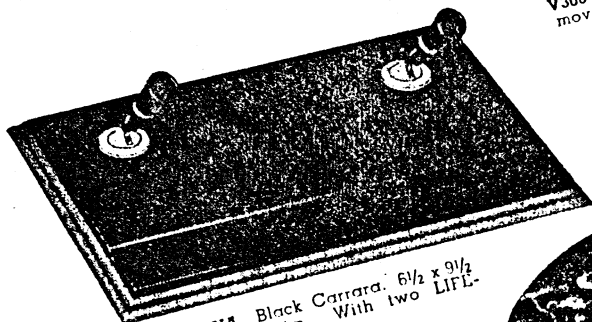

T119 GFENA. Black Carrara. 6 1/2 x 9 1/2 inches. Gold trim. With two LIFETIME pens $25.00.